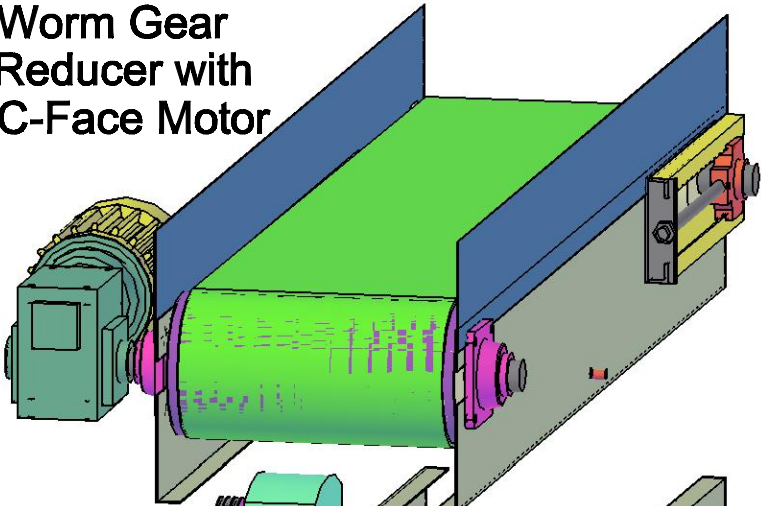

omegaten.com

Worm Gear Reducer with C-Face Motor

Top Side

Shaft Mount Reducer with V-Belt Drive

Up Side Down