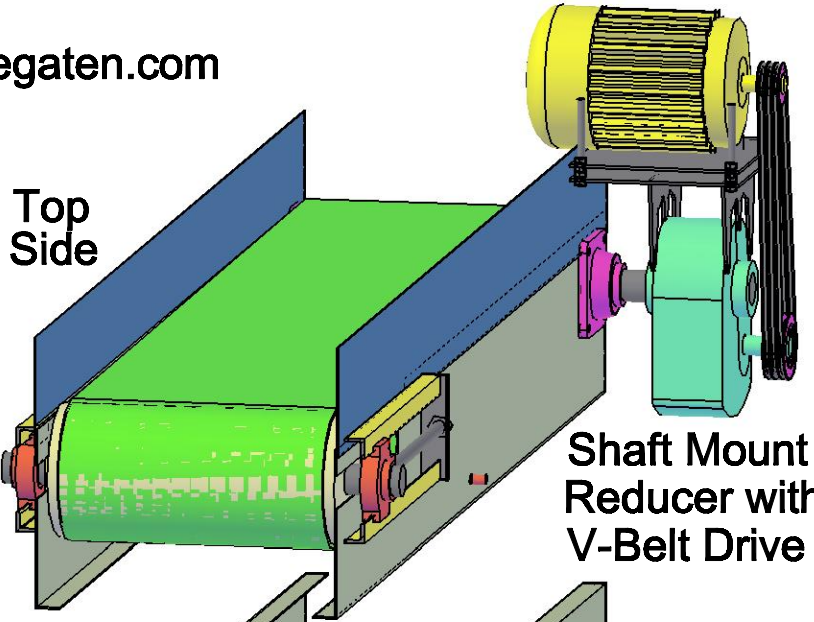

omegaten.com

Worm Gear Reducer with C-Face Motor

Top Side

Shaft Mount Reducer with V-Belt Drive

Up Side Down